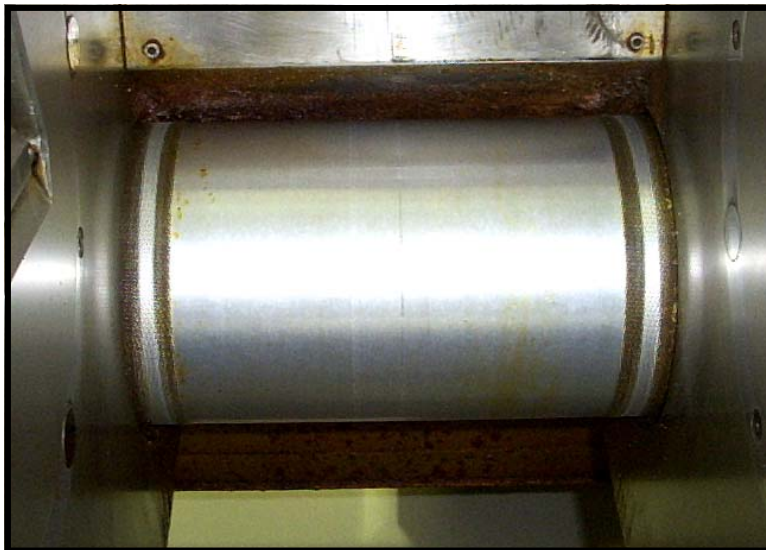

GEL CAP MANUFACTURER

DEMONSTRATION RESULTS

March 2007

Equipment demonstrated:

9 KW Super UltraVapor tool, stainless steel vacuum cleaner, 7 cm suction brush, 25 cm suction brush, 35 cm squeegee, 40 cm brush holder with square nylon brush, short lance, 78 cm long lance and floor suction tool.

BEFORE CLEANING