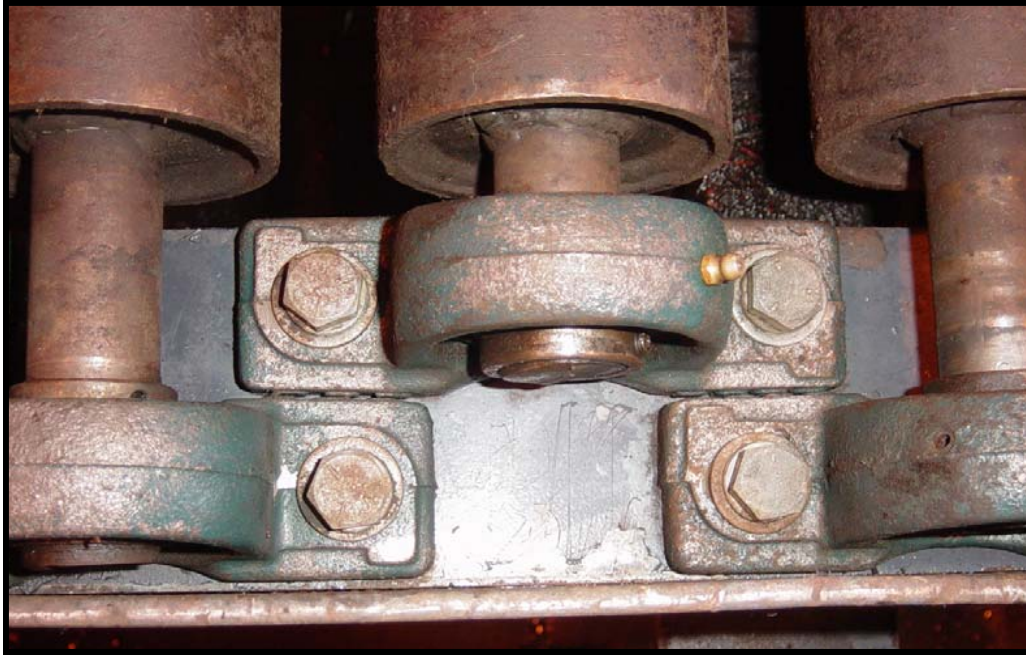

GREASE AND SYRUP FROM METAL SURFACES

At this beverage bottler, UltraVapor easily removes grease and spilt syrup and soda from handling equipment.

AFTER CLEANING

BEFORE CLEANING