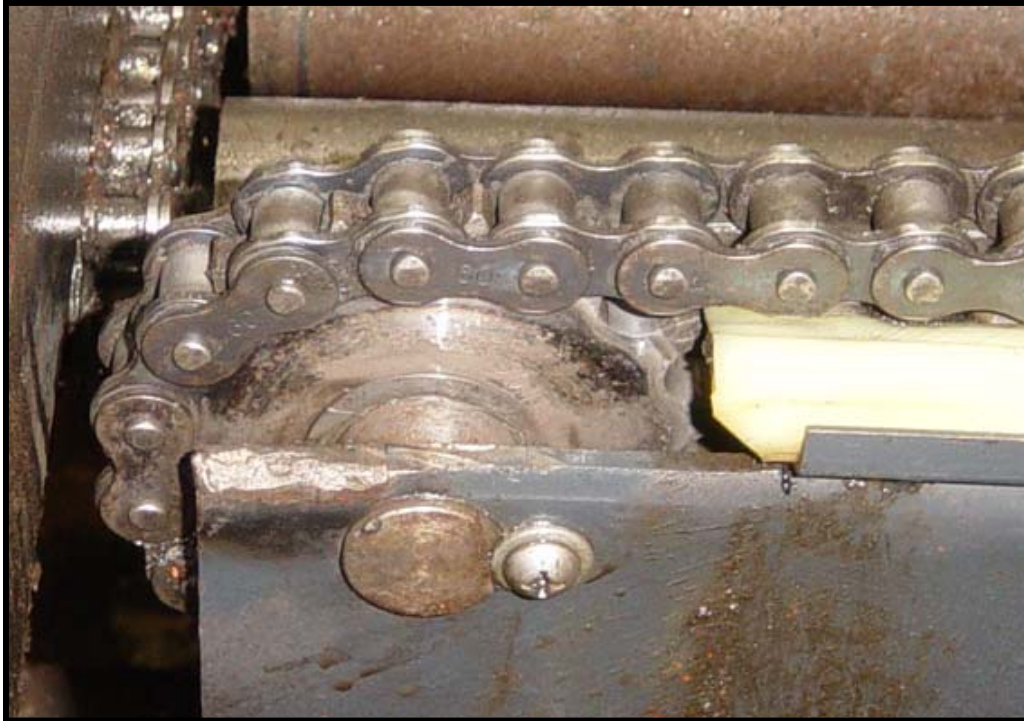

DRIVE CHAIN PACKAGING LINE

At this beverage bottler, UltraVapor easily cleans the built up grease and dirt from the drive chain and drive cog without having to remove the chain. The dirt and grease are captured on cardboard placed beneath the conveyor.

AFTER CLEANING