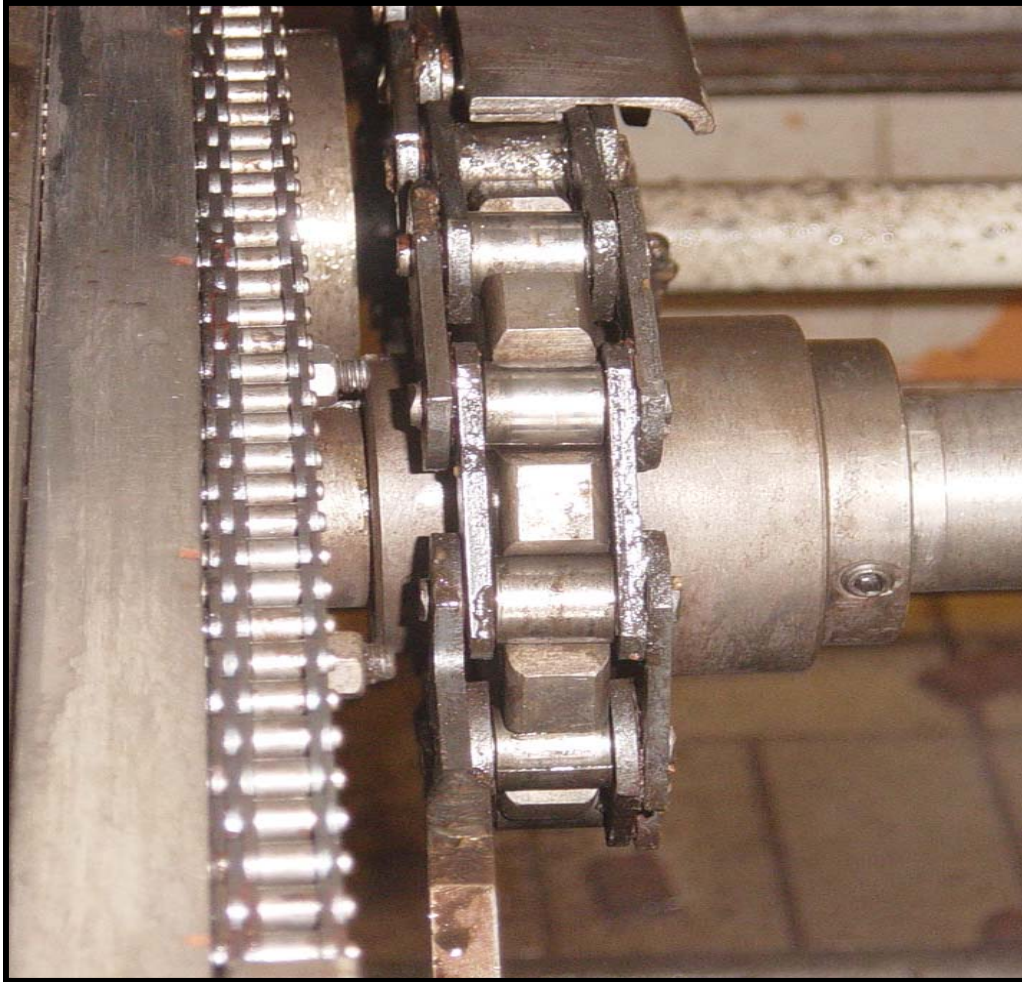

DRIVE CHAINS ON CONVEYORS

At a confectionary facility UltraVapor is used to clean grease, chocolate and metal filings from the drive belt using the brush tool and a stainless steel brush. The chain was running while being cleaned.

AFTER CLEANING